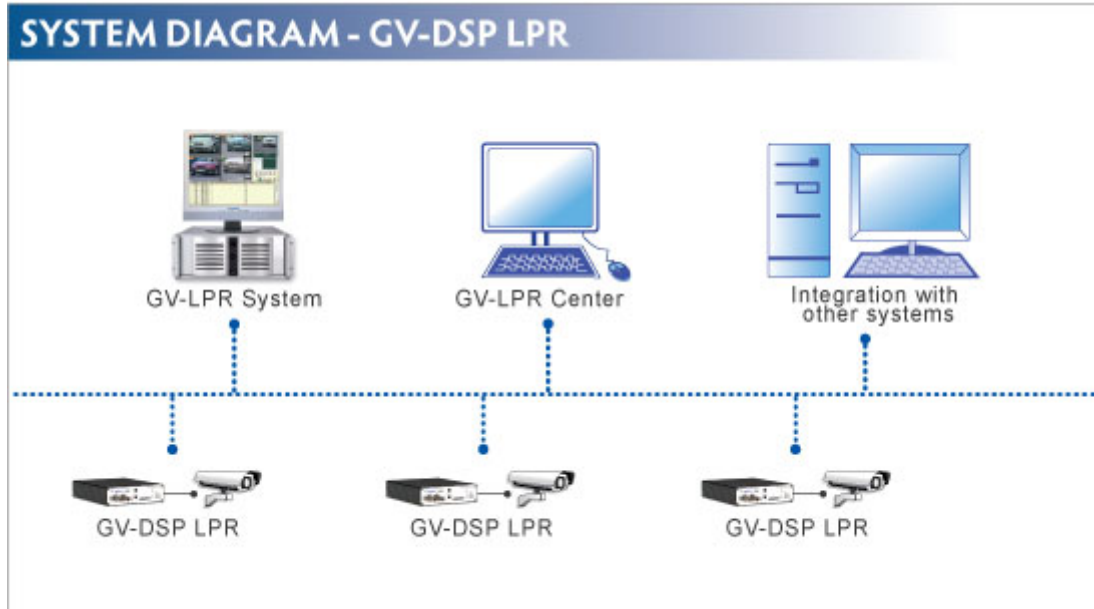

### Introduction

The GV-DSP LPR is a Linux-based system built in a small box without a fan and hard drive. Integrating with a Web server, the GV-DSP LPR can deliver live images and host its own Web site, as well as sending recognition results and captured images to the GV-LPR System and GV-LPR Center. The GV-DSP LPR is beneficial for license plate recognition over long distance and in an outdoor environment.

### KEY FEATURES

- Non-PC based solution for 1 port traffic or mobile license plate recognition
- Wide operating temperature range
- Web-based configuration for image, security settings and firmware upgrade
- Recognition triggered by video motion detection or sensor inputs
- Compatible with GV-LPR System and GV-LPR Center
- Digital watermark
- Hardware watchdog
- IP address filtering
- Wi-Fi
- UMTS
- GPS tracking
- Recognition results, images and live videos compatible with other system through OCX SDK