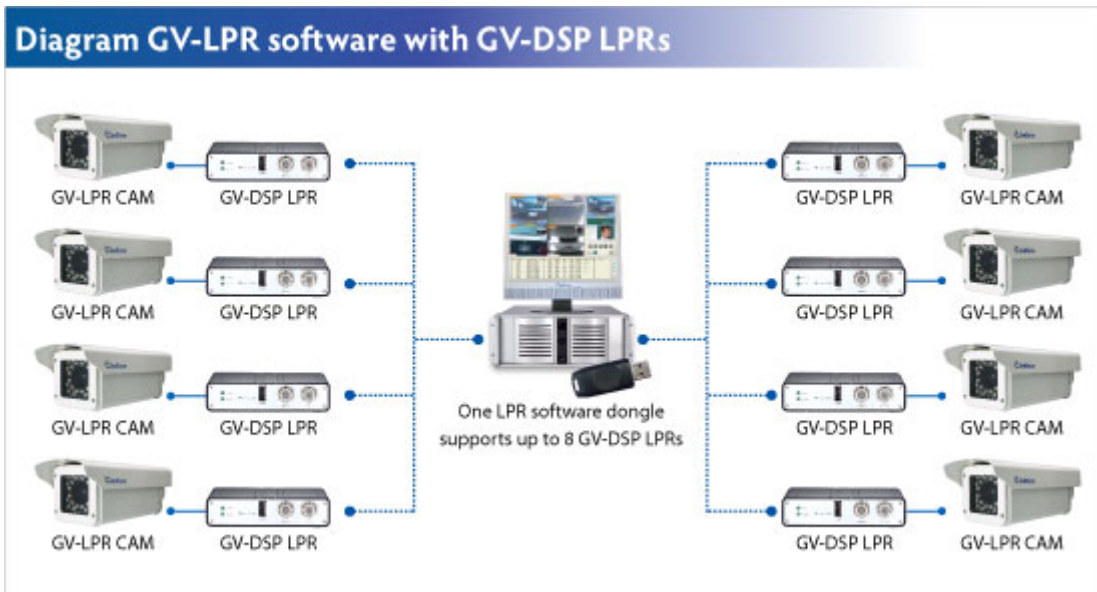

### Introduction

The GV-DSP LPR is a Linux-based system built in a small box without a fan and hard drive. Integrating with a Web server, the GV-DSP LPR can deliver live images and host its own Web site, as well as sending recognition results and captured images to the GV-LPR System and GV-LPR Center. The GV-DSP LPR is beneficial for license plate recognition over long distance and in an outdoor environment.

### KEY FEATURES

- Non-PC based solution for 1 port traffic or mobile license plate recognition
- Wide operating temperature range
- Web-based configuration for image, security settings and firmware upgrade
- Recognition triggered by video motion detection or sensor inputs
- Compatible with GV-LPR System and GV-LPR Center
- Digital watermark
- Hardware watchdog
- IP address filtering
- Wi-Fi
- UMTS
- GPS tracking
- Recognition results, images and live videos compatible with other system through OCX SDK