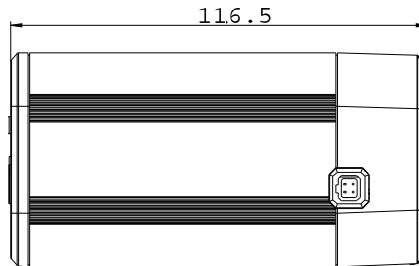

SPECIFICATIONS

Models	GV-BX110D (Fixed lens)	GV-BX110D (Varifocal lens)
Camera		
Image Sensor	1/3" progressive scan CMOS	
Picture Elements	1280 (H) x 1024 (V)	
Minimum Illumination	Color	1 Lux (1/60 sec), 0.1 Lux (1/5 sec), (F/1.4, AGC-On, slow shutter-Off)
	B/W	0.1 Lux (1/60 sec), 0.05 Lux (1/5 sec), (F/1.4, AGC-On, slow shutter-Off)
	IR ON	0 Lux (1/60 sec), (F/1.4, AGC-On, slow shutter-Off)
Shutter Speed	Automatic (Balanced, Speed Priority, Quality Priority), Manual (1/5 ~ 1/4000 sec)	
White Balance	Automatic, Manual (2800K ~ 8500K)	
Lens		
Megapixel	Yes	
Day/Night	Yes (with removable IR-cut filter)	
Focal Length	4.0 mm	4 ~ 9 mm
Maximum Aperture	F / 1.5	F / 1.4
Mount	CS Mount	
Image Format	1/3"