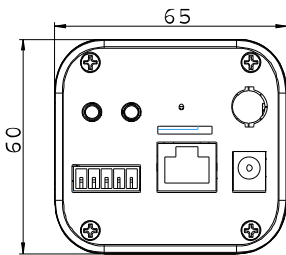

SPECIFICATIONS

Models	GV-BX110D (Fixed lens)	GV-BX110D (Varifocal lens)
Camera		
Image Sensor	1/3" progressive scan CMOS	
Picture Elements	1280 (H) x 1024 (V)	
Minimum Illumination	Color	1 Lux (1/60 sec), 0.1 Lux (1/5 sec), (F/1.4, AGC-On, slow shutter-Off)
	B/W	0.1 Lux (1/60 sec), 0.05 Lux (1/5 sec), (F/1.4, AGC-On, slow shutter-Off)
	IR ON	0 Lux (1/60 sec), (F/1.4, AGC-On, slow shutter-Off)
Shutter Speed	Automatic (Balanced, Speed Priority, Quality Priority), Manual (1/5 ~ 1/4000 sec)	
White Balance	Automatic, Manual (2800K ~ 8500K)	
Lens		
Megapixel	Yes	
Day/Night	Yes (with removable IR-cut filter)	
Focal Length	4.0 mm	4 ~ 9 mm
Maximum Aperture	F / 1.5	F / 1.4
Mount	CS Mount	
Image Format	1/3"