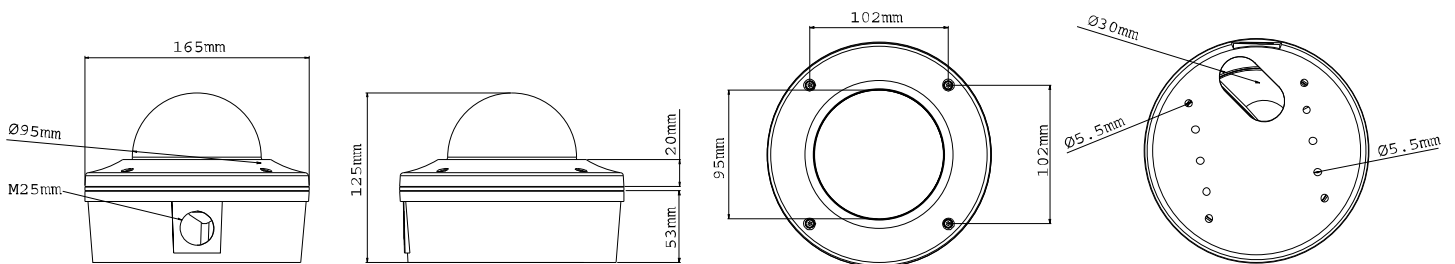

GV-VD320D /321D / 322D / 323D 3MP H.264 IR Vandal Proof IP Dome

- 1/2.5" progressive scan CMOS
- Stream 1 from H.264 and MJPEG; Stream 2 from H.264, MPEG4 and MJPEG
- Up to 20 fps at 2048 x 1536
- IK10+ rating (for GV-VD320D and GV-VD321D only)
- IK7 rating (for GV-VD322D and GV-VD323D only)
- IP66 rating
- 3-axis mechanism (pan / tilt / roll)
- Removable IR-cut filter for Day/Night function
- External microphone
- Intelligent IR
- 2-way audio
- One sensor input and alarm output
- TV-out support
- Micro SD/SDHC Card Slot
- DC12V / AC24V / PoE
- Motion detection
- Tampering alarm
- Privacy mask
- IP address filtering
- Supports iPhone, iPad, Android & 3GPP
- 31 languages on Web interface

No SD/SDHC card slot & local storage function for Argentina

Models

Model	Housing Cover Cover Color	Vandal Resistance
GV-VD320D	Transparent cover	IK10+
GV-VD321D	Smoked cover	IK10+
GV-VD322D	Transparent cover	IK7
GV-VD323D	Smoked cover	IK7

Active Tampering Alarm

Camera Shift