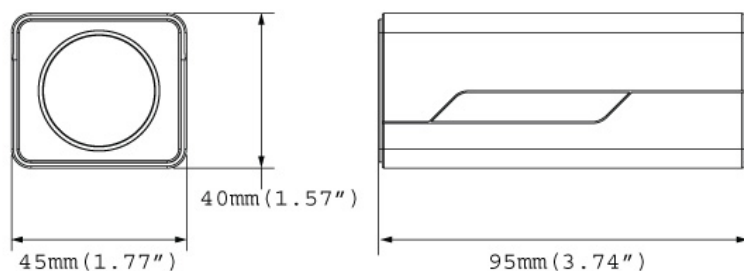

Camera Shift

Overview

Panel

Dimensions

Specifications

Camera	GV-UBX3301-0F	GV-UBX3301-1F	GV-UBX3301-2F
Image Sensor	1/2.5" progressive scan CMOS "		
Picture Elements	2048 (H) x 1536 (V)		
Minimum Illumination	Color	0.15 Lux at F/1.6	
	B/W	0 Lux at F/1.6	
	IR ON		
Shutter Speed	Automatic, Manual (1/5 ~ 1/8000 sec)		
White Balance	Automatic, Manual (2800K ~ 8500K)		
Gain Control	Automatic		
S/N Ratio	50 dB		
BLC	Yes		
Lens			
Megapixel	Yes		
Focal Length	3 mm	4 mm	8 mm
Day/Night	Yes (with removable IR-cut filter)		
Lens Type	Fixed		
Maximum Aperture	F/1.6		
Mount	M12, Pitch 0.5 mm		
Image Format	1/3"		
Operation	Focus		
	Zoom	Fixed	
	Iris		
IR LED Quantity	4 IR LEDs		
Max. IR Distance	10 m (32.81 ft.)		
Operation			
Video Compression	H.264, MJPEG		
Video Stream	Dual streams from H.264 and MJPEG		
Frame Rate	20 fps at 2048 x 1536 *The frame rate and the performance may vary depending on the number of connections and data bitrates (different scenes).		
Image Setting	Brightness, Contrast, Saturation, Sharpness, Gamma, White Balance, Flicker-less, Image Orientation, Shutter Speed, D/N Sensitivity, Backlight Compensation, WDR, Defog		
Audio Compression	G.711, AAC (24 kHz / 16 bit) *AAC (24 kHz / 16 bit) is only supported by GV-System V8.5.6 or later		
Two-way Audio	Yes		
Video Resolution			
Main Stream	4 : 3	2048 x 1536, 1600 x 1200, 1280 x 960, 640 x 480, 320 x 240	
	16 : 9	1920 x 1080, 1280 x 720, 640 x 360, 448 x 252	
	5 : 4	1280 x 1024, 640 x 512, 320 x 256	
Sub Stream	4 : 3	640 x 480, 320 x 240	
	16 : 9	640 x 360, 448 x 252	
	5 : 4	640 x 512, 320 x 256	
Network			
Interface	10/100 Ethernet		
Protocol	HTTP, HTTPS, TCP, UDP, SMTP, FTP, DHCP, NTP, UPnP, DynDNS, 3GPP/ISMA, RTSP, PSIA, SNMP, QoS (DSCP), ONVIF		