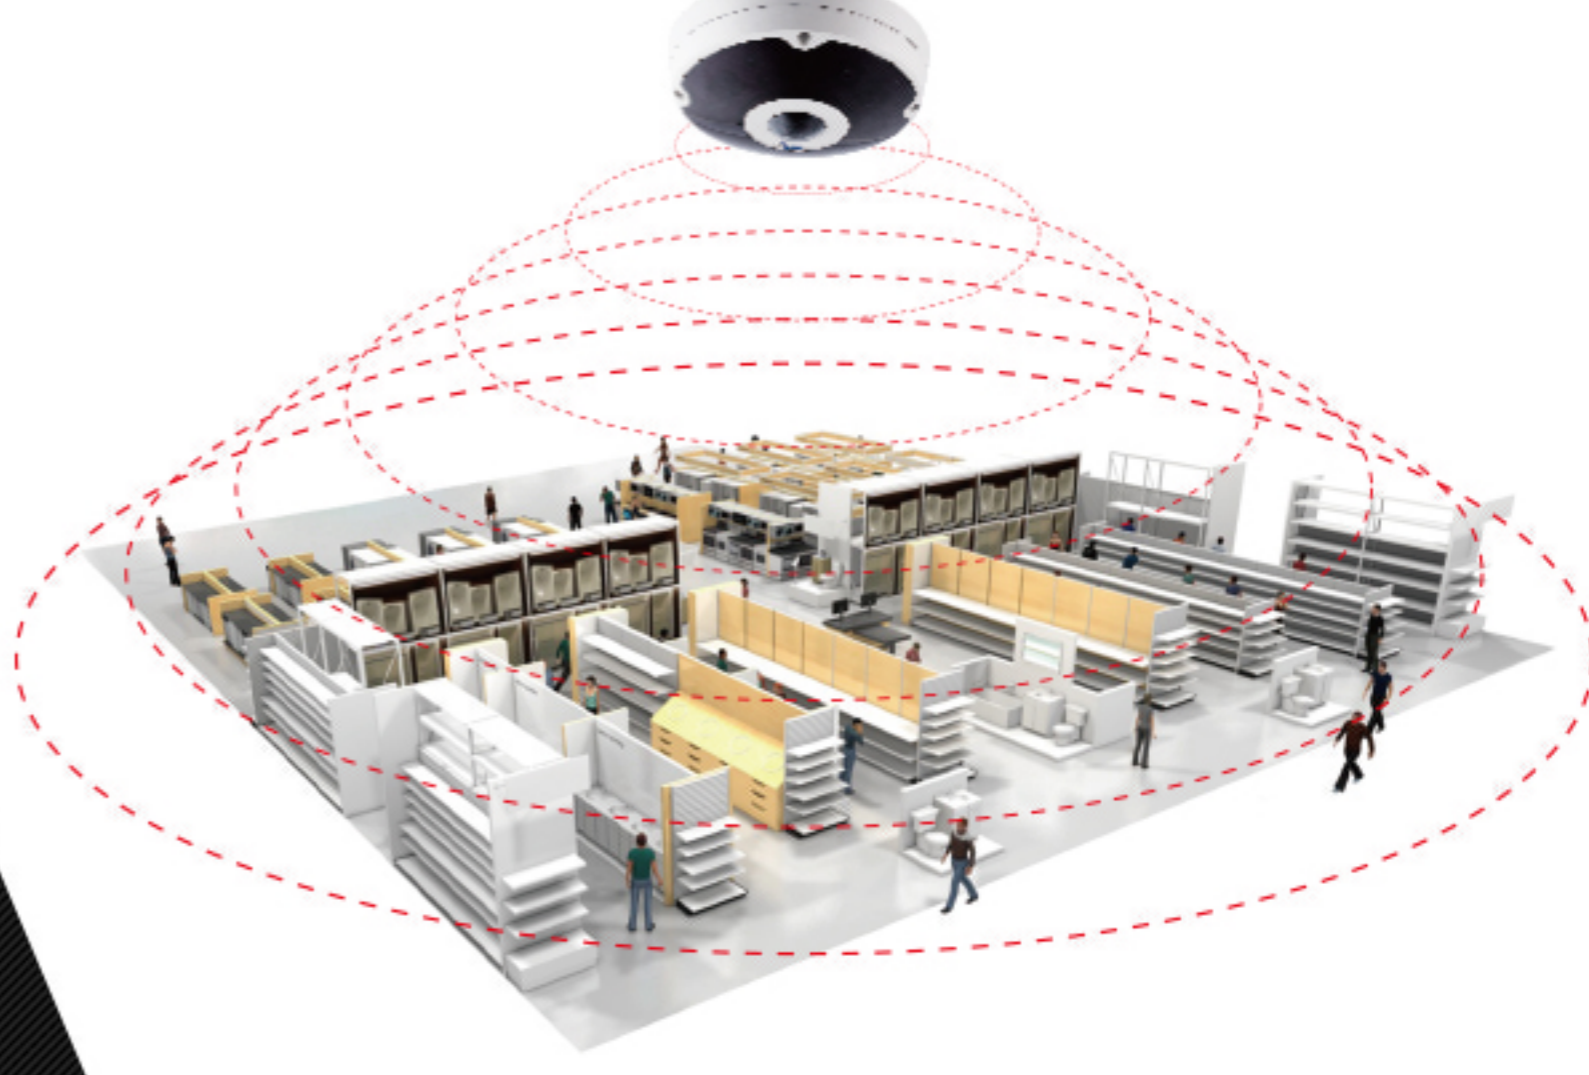

### When 12MP matters

When police ask you for video footage, which would be your footage?  
 (Images are taken from 50 feet away)

2015.11.27  
 INDIANA, USA

\*Last 3 digits of the car plate numbers are masked for privacy

### How Ready Are You Prepared For the 4K Surge?

Do you know 4K display products (e.g. monitors, smartphones, tablets, smart TV, etc.) are expected to grow 25% to 35% from 2015 to 2020? Do you have 4K video ready for their picky eyes, or just let competitor wow your customer? GeoVision 12MP Fisheye is 4K ready. Plus! Running on GeoVision's full-function VMS that is also 4K ready.

### IR Range at 98.5 ft. (30m)

Wide IR coverage up to 98.5 ft. (30m) with even light distribution across the entire field of view. Perfect for night vision.

9702 ft<sup>2</sup> (900 m<sup>2</sup>)

### Panoramic View

Fisheye camera provides a 360 field of view, ideal for surveillance sites that require entire coverage in a single view.

GeoVision 12MP Fisheye is 4K ready, running on GeoVision VMS that is also 4K ready. Sign up and see how.