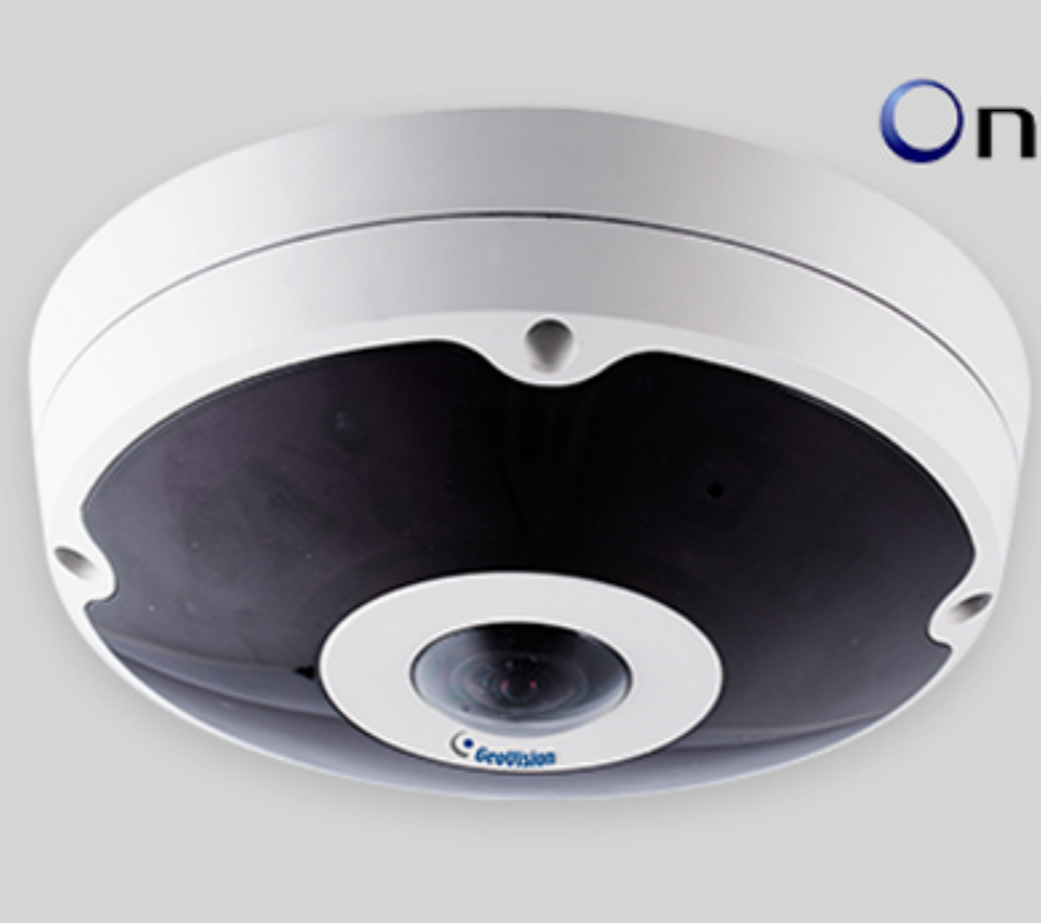

### IR Range at 98.5 ft. (30m)

Wide IR coverage up to 98.5 ft. (30m) with even light distribution across the entire field of view. Perfect for night vision.

9702 ft<sup>2</sup> (900 m<sup>2</sup>)

### Panoramic View

Fisheye camera provides a 360 field of view, ideal for surveillance sites that require entire coverage in a single view.

GeoVision 12MP Fisheye is 4K ready, running on GeoVision VMS that is also 4K ready. Sign up and see how.

- Support PoE
- Weather Proof (IP67)
- Vandal Proof (IK10+)