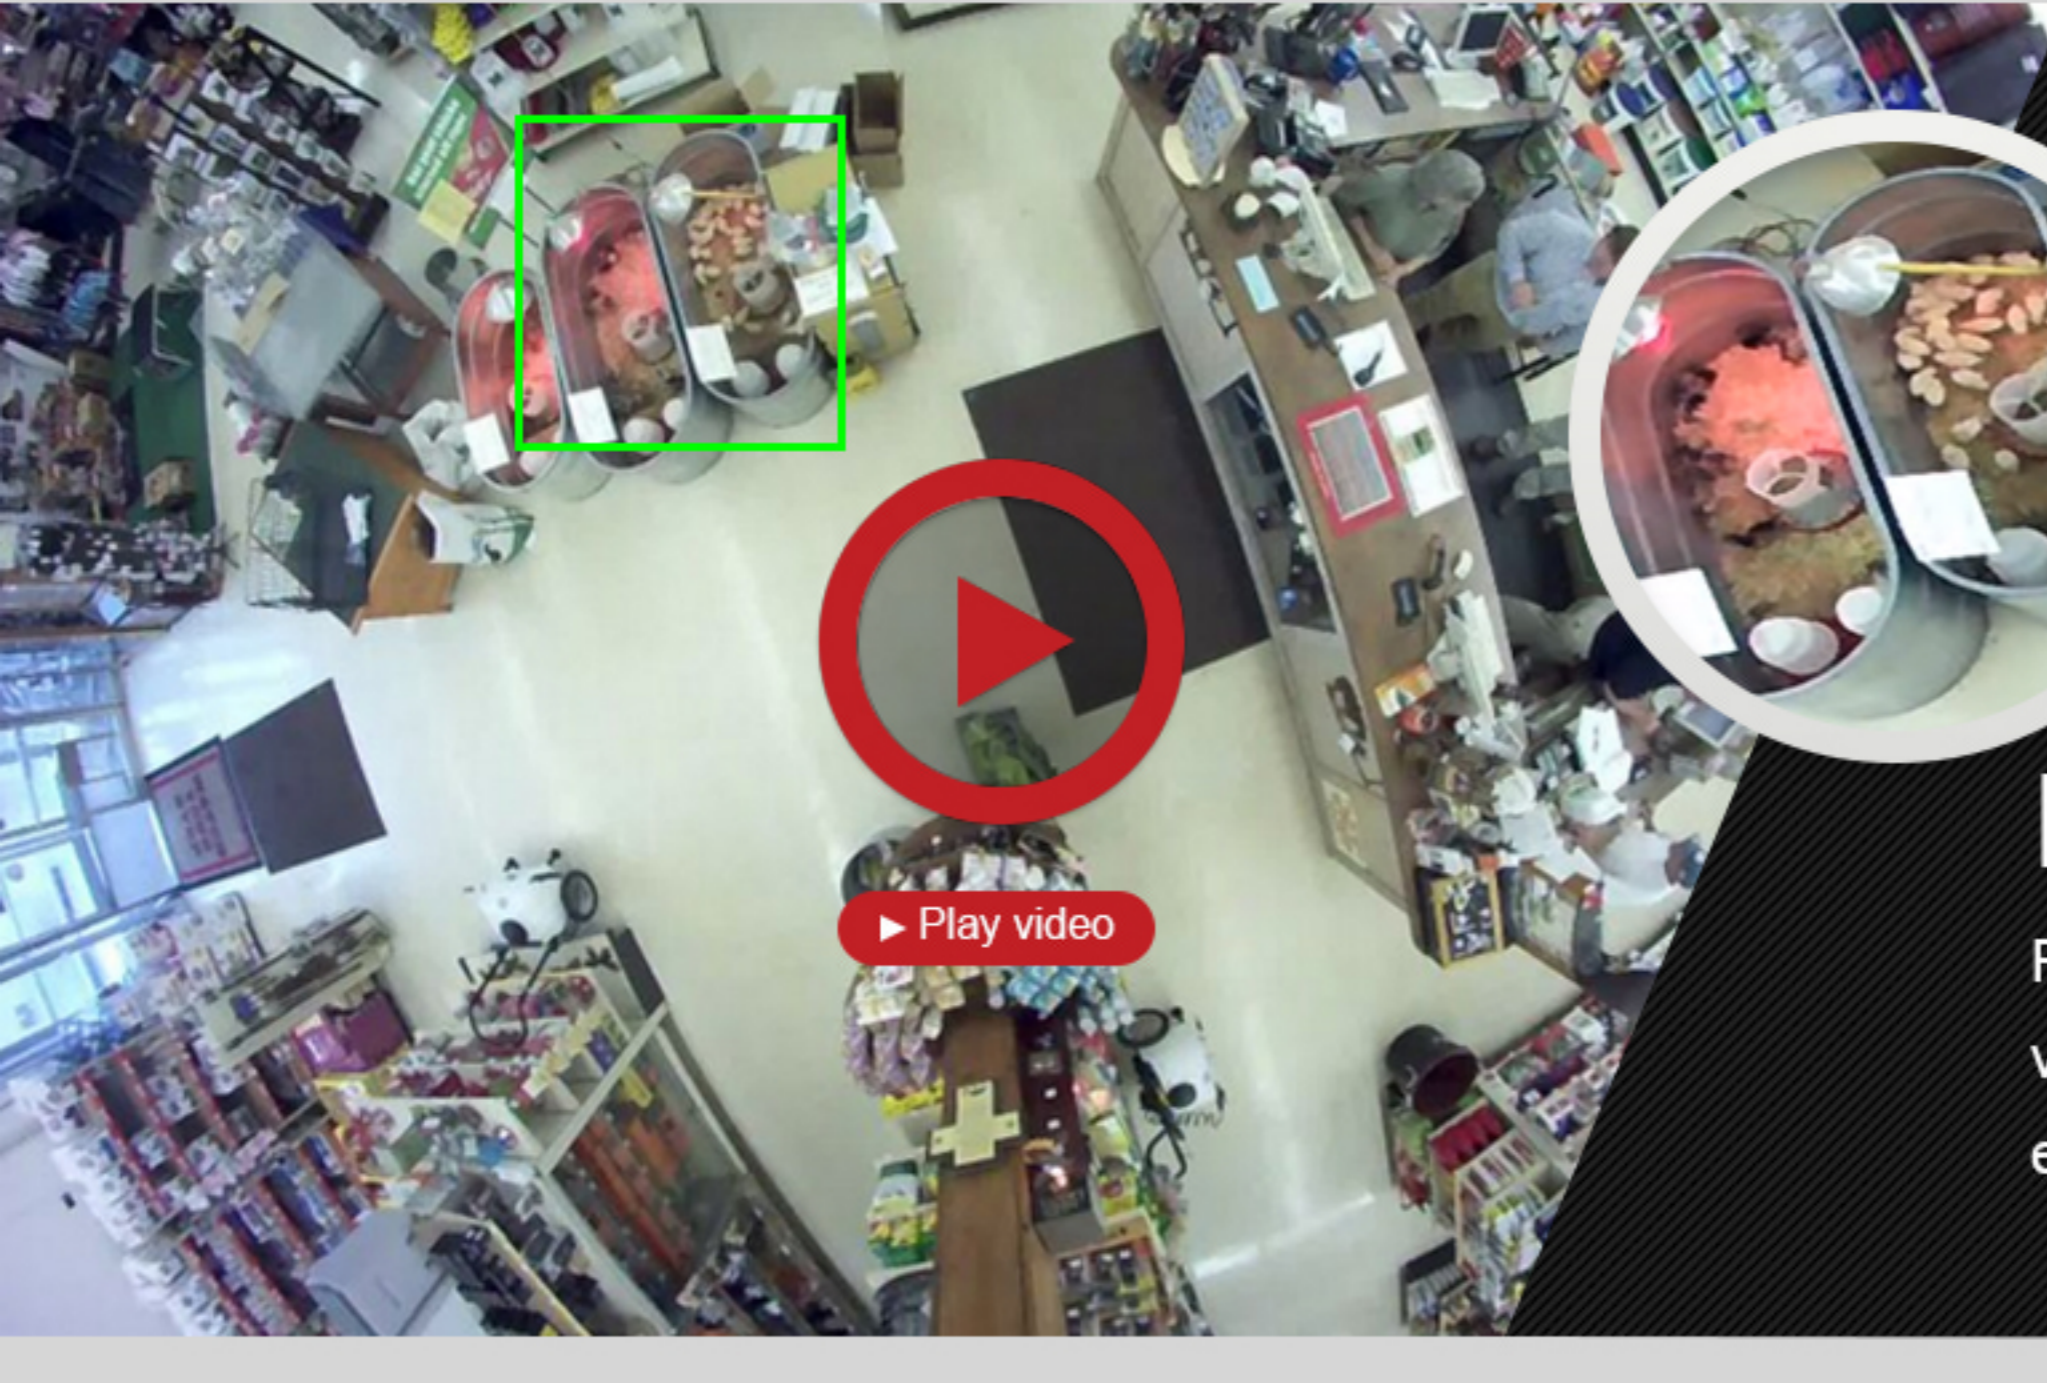

### How Ready Are You Prepared For the 4K Surge?

Do you know 4K display products (e.g. monitors, smartphones, tablets, smart TV, etc.) are expected to grow 25% to 35% from 2015 to 2020? Do you have 4K video ready for their picky eyes, or just let competitor wow your customer? GeoVision 12MP Fisheye is 4K ready. Plus! Running on GeoVision's full-function VMS that is also 4K ready.

### Panoramic View

Fisheye camera provides a 360 field of view, ideal for surveillance sites that require entire coverage in a single view.

GeoVision 12MP Fisheye is 4K ready, running on GeoVision VMS that is also 4K ready. Sign up and see how.