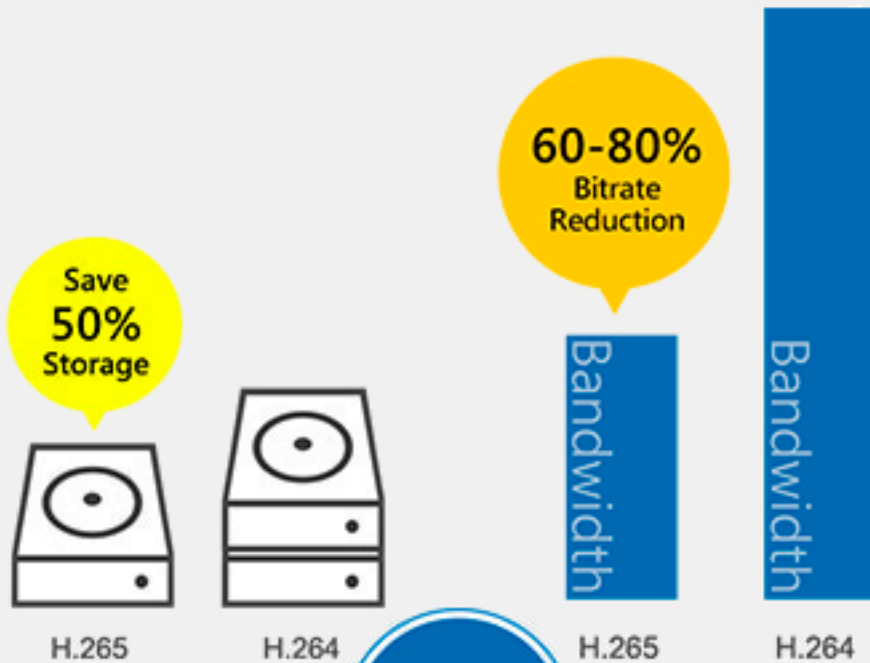

REASON #2

Save \$\$ on hard drive & bandwidth

H. 265 reduces the file size by about 50% and save around 60-80% of the bit rate at the same quality compared to H. 264.

REASON #3

Free! H.265 VMS Included!

Do you already have a H.265 camera?
You are only half way there! Not until you get a VMS capable of handling H.265 streaming!

Free full-featured 32ch VMS included

- Unlimited channel support and up to 64ch per server
- H.265/HEVC, H.264 and MJPEG codec
- Supports camera corridor mode
- Over 1,000 IP camera models supported
- Heat map
- Web, tablet, and mobile via iOS/Android
- Integration with Access Control / LPR
- Outdoor intelligent motion detection
- GPU decoding & GPU Fisheye dewarping
- Timeline search