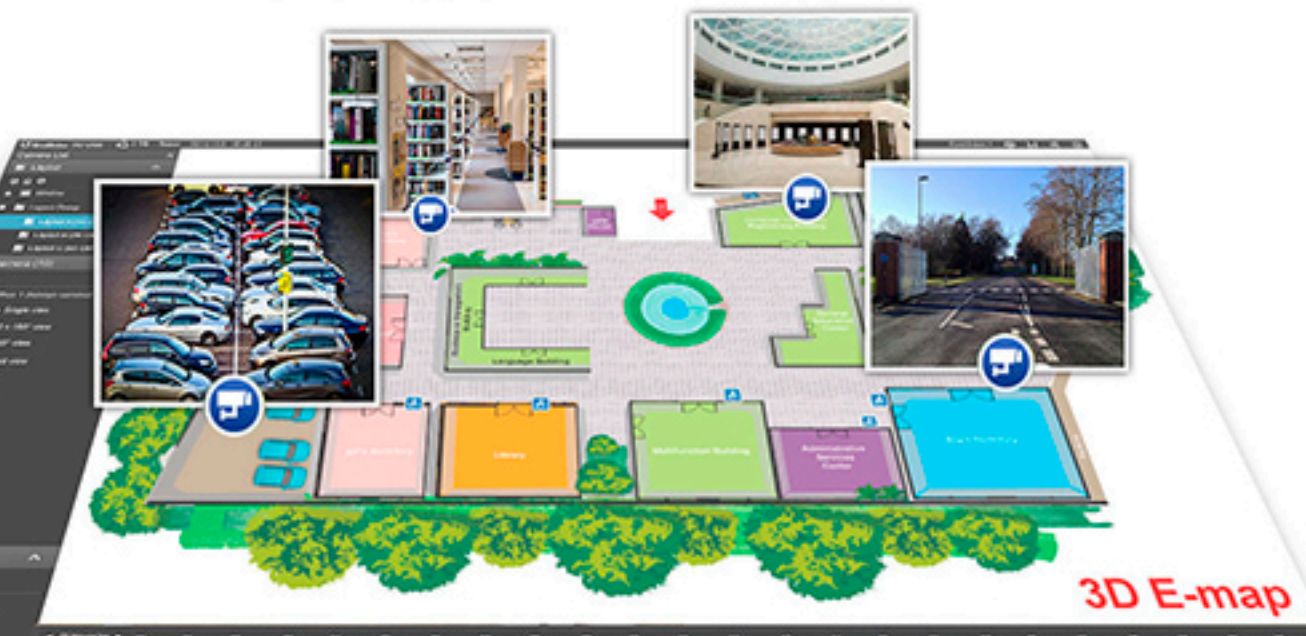

Free full-featured 32ch VMS included

- Unlimited channel support and up to 64ch per server
- H.265/HEVC, H.264 and MJPEG codec
- Supports camera corridor mode
- Over 1,000 IP camera models supported
- Heat map
- Web, tablet, and mobile via iOS/Android
- Integration with Access Control / LPR
- Outdoor intelligent motion detection
- GPU decoding & GPU Fisheye dewarping
- Timeline search